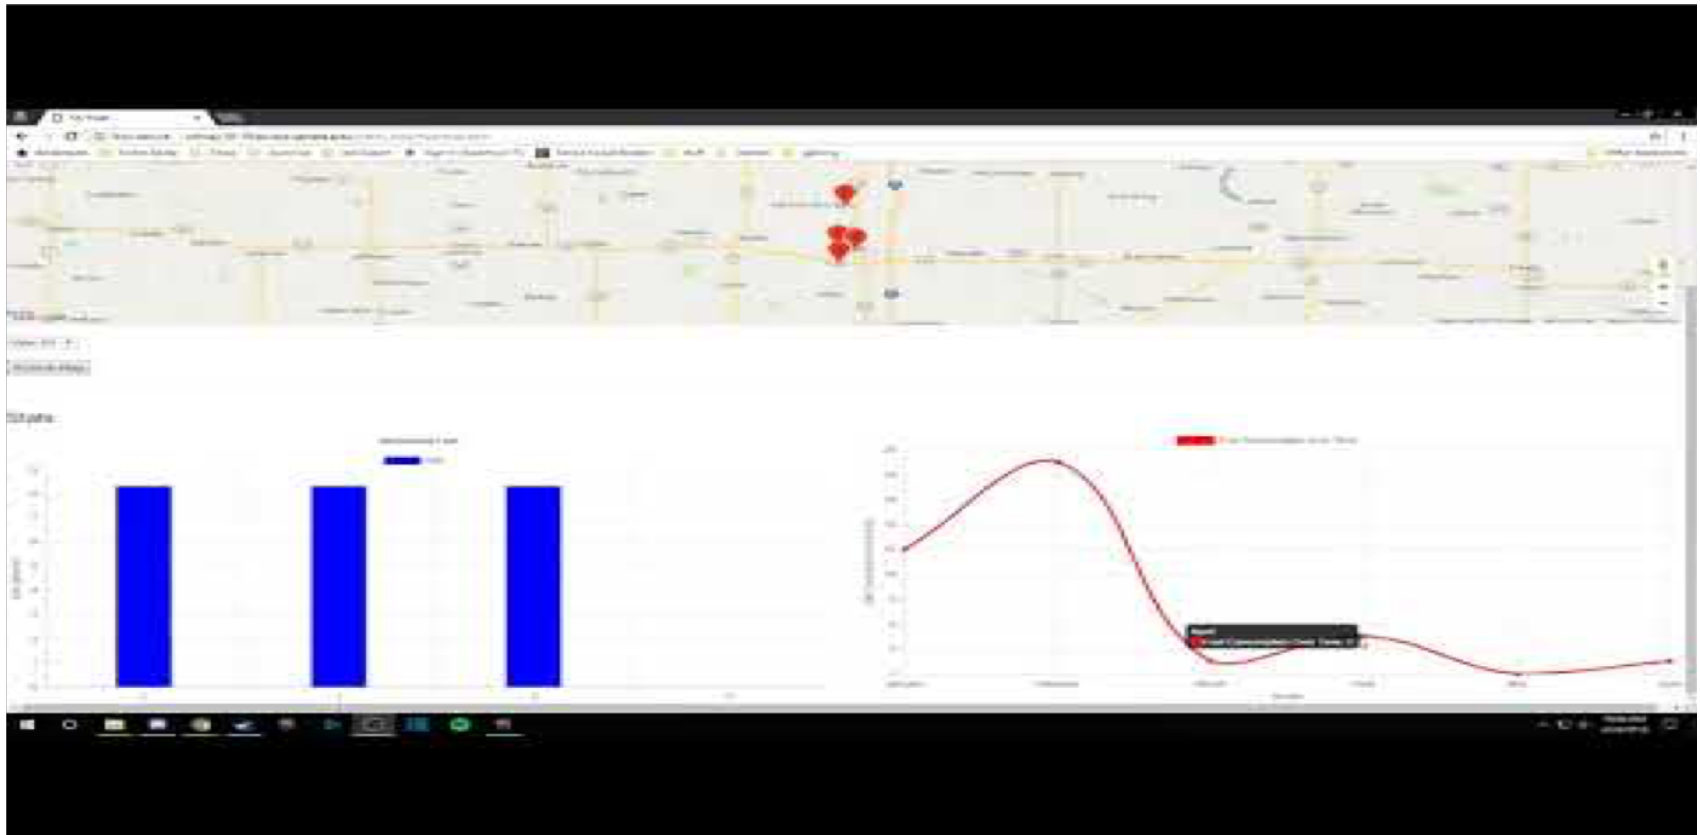

Introduction to Spring Boot

Lotfi ben Othmane

In-vehicle Network

Connected Vehicle

Fleet Monitoring System

Deployment Diagram

Project -

<https://ieeexplore.ieee.org/stamp/stamp.jsp?tp=&arnumber=8656826&tag=1>