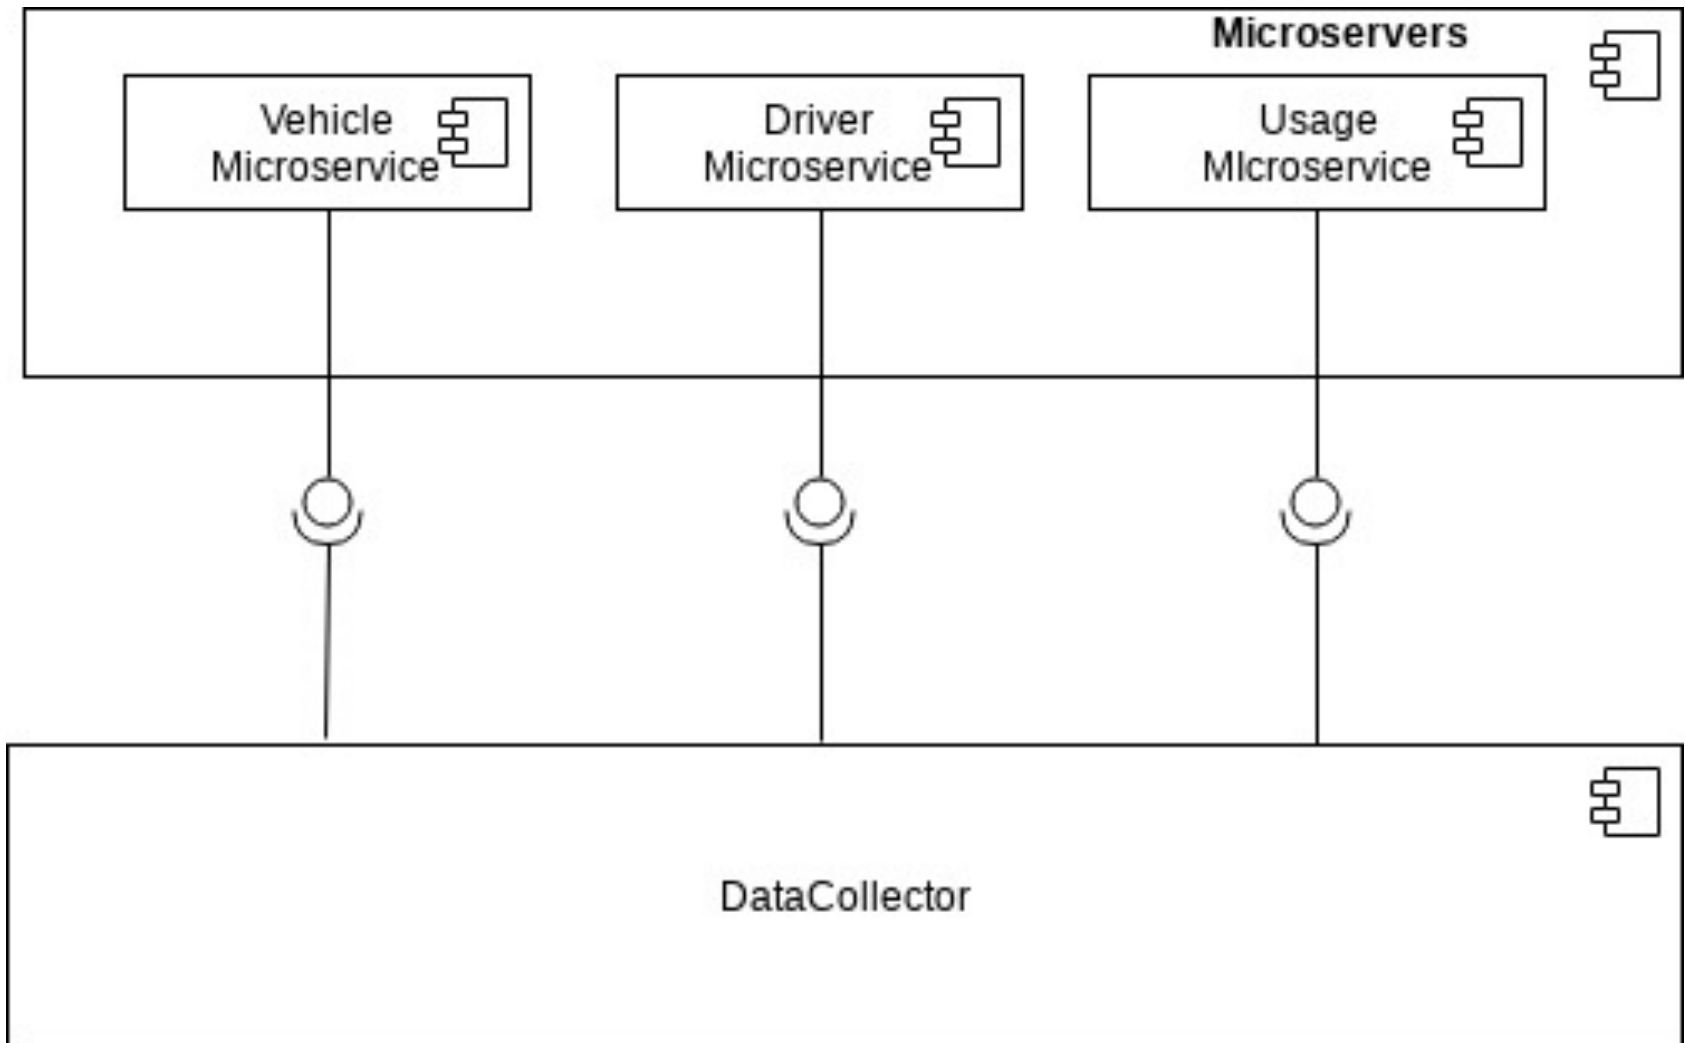

Introduction to Spring Boot

Lotfi ben Othmane

In-vehicle Network

Connected Vehicle

Fleet Monitoring System

Deployment Diagram

Project -

<https://ieeexplore.ieee.org/stamp/stamp.jsp?tp=&arnumber=8656826&tag=1>

Project -Fleet Monitoring System

Practice assignments

1. Microservices
2. Implementation of a Pattern
3. Architecture Design
4. Architecture Evaluation

Part of the Component Diagram

Demonstration

Thank you.