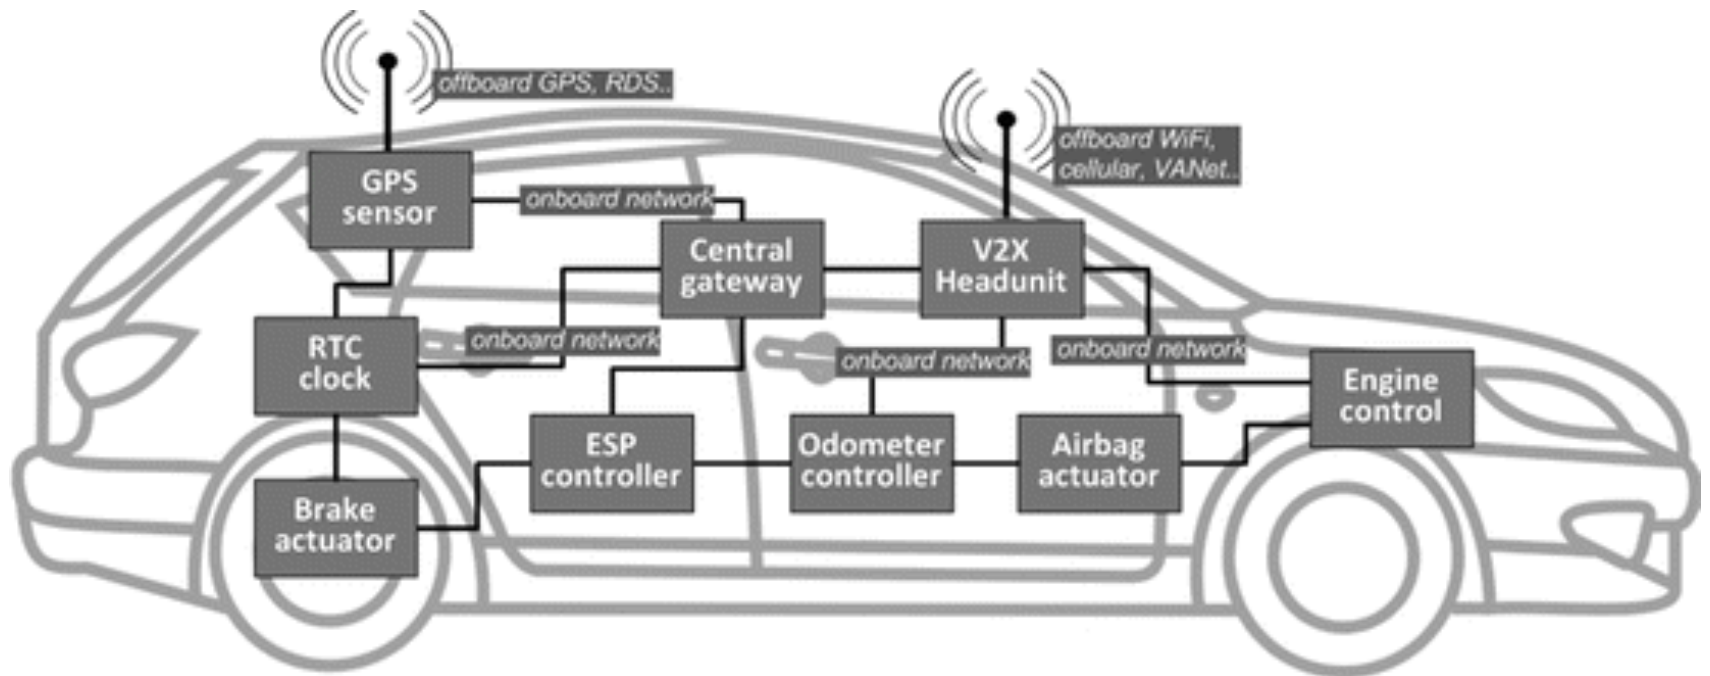

Introduction to Spring Boot

Lotfi ben Othmane

In-vehicle Network

Connected Vehicle

Fleet Monitoring System

Deployment Diagram

Project -

<https://ieeexplore.ieee.org/stamp/stamp.jsp?tp=&arnumber=8656826&tag=1>

Project -Fleet Monitoring System

Practice assignments

1. Microservices
2. Implementation of a Pattern
3. Architecture Design
4. Architecture Evaluation

Part of the Component Diagram

Demonstration

Thank you.

Next class is on cyber-physical systems